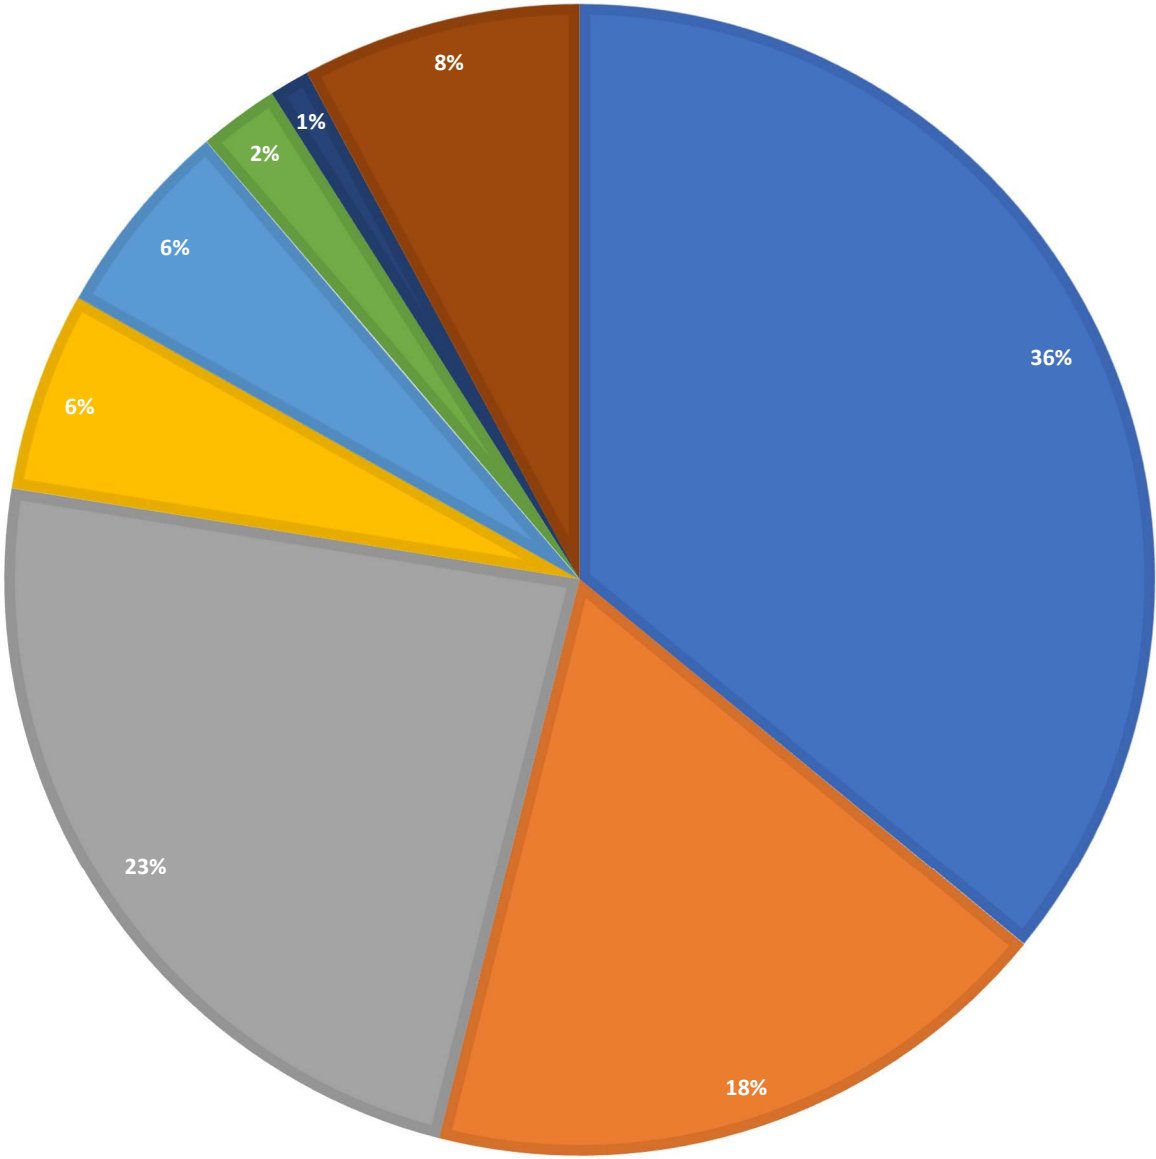

VOLUNTEER AGE DEMOGRAPHICS

■ 18-25 ■ 26-35 ■ 36-45 ■ 46-55 ■ 56-65 ■ 66-75 ■ 76-85 ■ Under 18

VOLUNTEER ETHNICITY DEMOGRAPHICS

■ White ■ Black ■ Asian ■ Latino/a

VOLUNTEER GENDER DEMOGRAPHICS

■ Male ■ Female