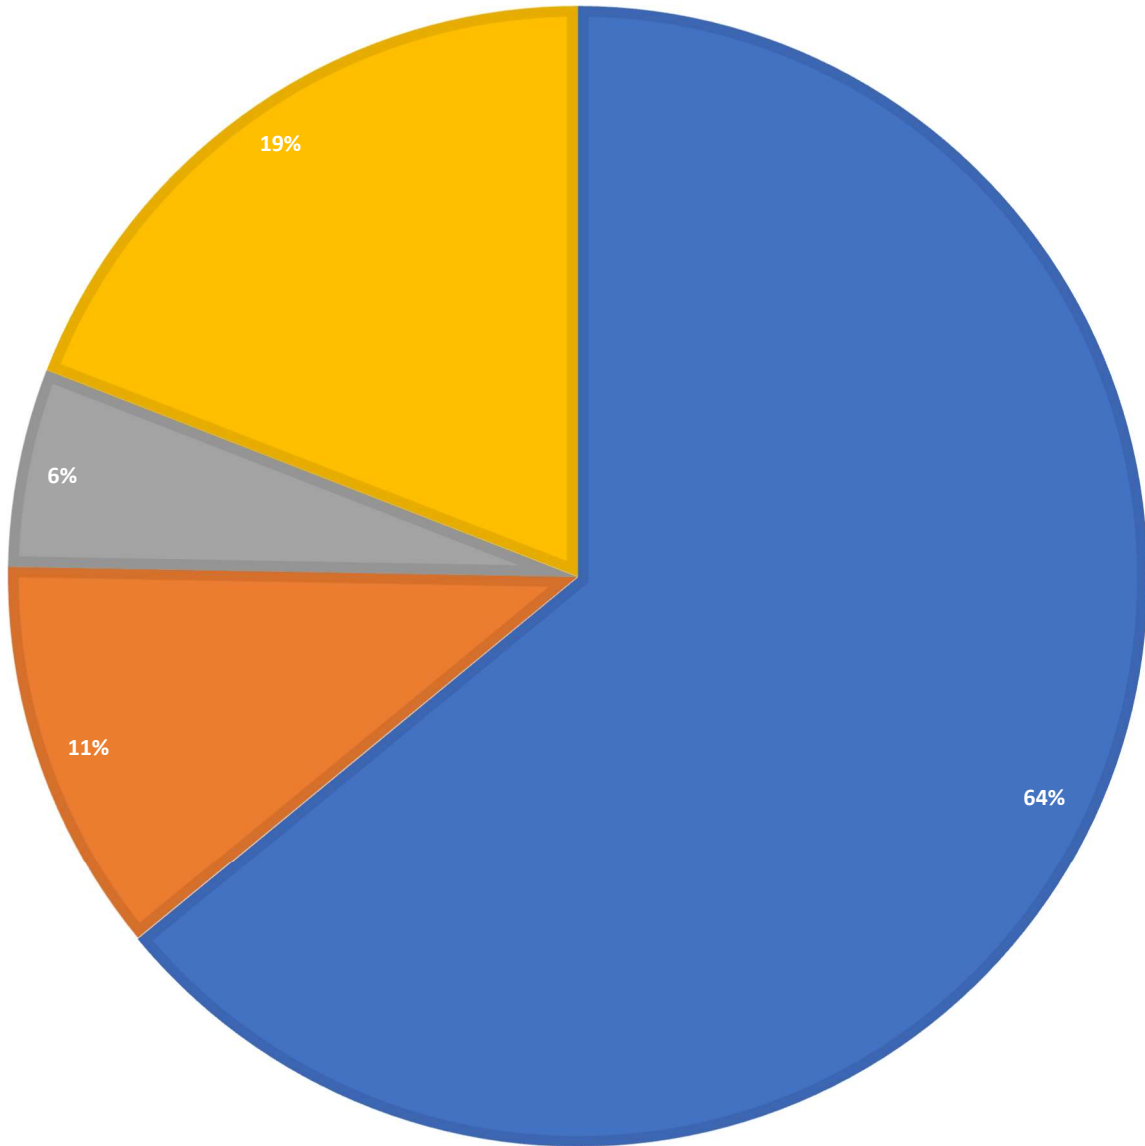

VOLUNTEER AGE DEMOGRAPHICS

■ 18-25 ■ 26-35 ■ 36-45 ■ 46-55 ■ 56-65 ■ 66-75 ■ 76-85 ■ Under 18

VOLUNTEER ETHNICITY DEMOGRAPHICS

■ White ■ Black ■ Asian ■ Latino/a

VOLUNTEER GENDER DEMOGRAPHICS

■ Male ■ Female